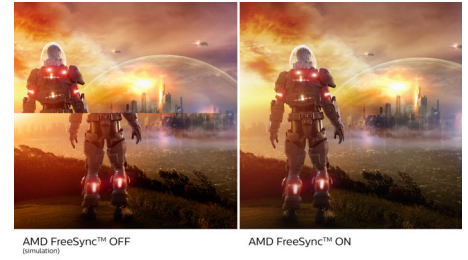

Ultra-smooth gaming

Gaming shouldn't be a choice between choppy gameplay or broken frames. With the new Philips monitor it doesn't have to be. Get fluid, artefact-free performance at virtually any frame rate with AMD FreeSync™ technology, smooth, quick refresh and ultra-fast response time.

reddot award 2017
winner

Red Dot Award

Philips Brilliance 349X7FJEW, an innovative monitor design solution. Wide enough for your biggest ideas

COMPUTEX
d&i awards 2017

COMPUTEX d&i awards

Philips Brilliance 349X7FJEW, an innovative monitor design solution. Excellent product design for a refined new stand archetype that delivers full adjustment.