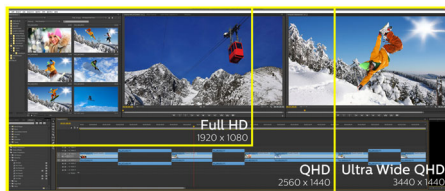

UltraWide CrystalClear images

These latest Philips screens deliver CrystalClear, UltraWide Quad HD 3440 x 1440-pixel images. Utilising high-performance panels with a high-density pixel count and 178/178 wide viewing angles, these new displays will make your images and graphics come alive. The UltraWide 21:9 format enables more productivity with more room for side-by-side comparisons and more viewable spreadsheet columns. Whether you are a demanding professional requiring extremely detailed information for CAD-CAM solutions, or a

financial wizard working on huge spreadsheets, Philips displays deliver CrystalClear images.