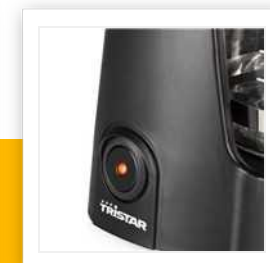

## CM-1246

### Coffee maker

600 W - 0.6 L Detachable jar

Compact and stylish coffee maker, suitable for 6 cups of coffee. The coffee maker has a beautiful matt black and stainless steel finishing, which looks fantastic in your kitchen or when out camping (550 W).

Volume	0.6 l
Suitable for	3-6 cup(s)
Material housing	Plastic
On/off switch	
Non-drip system	Yes
Material jar	Glass
Keep warm function	Yes
Water level indicator	Yes
Automatic shut-off time	40 min
Removable filter(s)	Yes
Boil-dry protection	Yes
Power	600 W