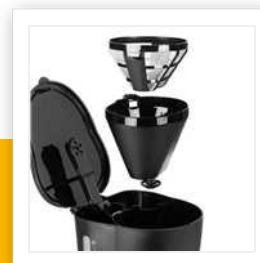

## CM-1246

### Coffee maker

600 W - 0.6 L Detachable jar

Compact and stylish coffee maker, suitable for 6 cups of coffee. The coffee maker has a beautiful matt black and stainless steel finishing, which looks fantastic in your kitchen or when out camping (550 W).

Volume	0.6 l
Suitable for	3-6 cup(s)
Material housing	Plastic
On/off switch	
Non-drip system	Yes
Material jar	Glass
Keep warm function	Yes
Water level indicator	Yes
Automatic shut-off time	40 min
Removable filter(s)	Yes
Boil-dry protection	Yes
Power	600 W