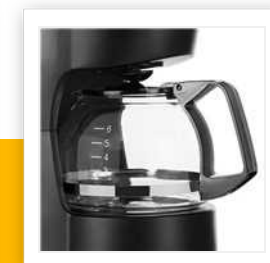

## CM-1246

### Coffee maker

600 W - 0.6 L Detachable jar

Compact and stylish coffee maker, suitable for 6 cups of coffee. The coffee maker has a beautiful matt black and stainless steel finishing, which looks fantastic in your kitchen or when out camping (550 W).

Volume	0.6 l
Suitable for	3-6 cup(s)
Material housing	Plastic
On/off switch	
Non-drip system	Yes
Material jar	Glass
Keep warm function	Yes
Water level indicator	Yes
Automatic shut-off time	40 min
Removable filter(s)	Yes
Boil-dry protection	Yes
Power	600 W