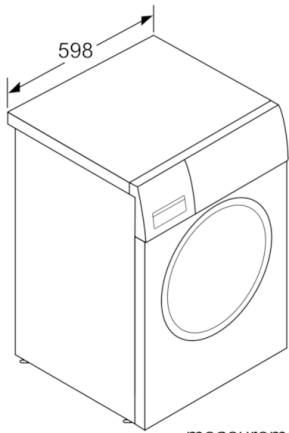

Technical Data

Built-in / Free-standing :	Free-standing
Height of removable worktop (mm) :	848
Dimensions of the product (mm) :	848 x 598 x 590
Net weight (kg) :	70.485
Connection Rating (W) :	2300
Current (A) :	10
Voltage (V) :	220-240
Frequency (Hz) :	50
Approval certificates :	CE, VDE
Length electrical supply cord (cm) :	160
Washing performance class :	A
Door hinge :	Left
Wheels :	No
EAN code :	4242005039500
Capacity cotton (kg) - NEW (2010/30/EC) :	9.0
Energy efficiency class (2010/30/EC) :	A+++
Energy consumption annual (kWh/annum) - NEW (2010/30/EC) :	152.00
Power consumption in off-mode (W) - NEW (2010/30/EC) :	0.12
Power consumption in left-on mode - NEW (2010/30/EC) :	0.43
Water consumption annual (l/annum) - NEW (2010/30/EC) :	11220
Spin drying performance class :	B
Maximum spin speed (rpm) - NEW (2010/30/EC) :	1361
Average washing time cotton 40C (partial load) - NEW (2010/30/EC) :	285
Average washing time cotton 60C (full load) (min) - NEW (2010/30/EC) :	285
Average washing time cotton 60C (partial load) - NEW (2010/30/EC) :	285
Noise level washing (dB(A) re 1 pW) :	49
Noise level spinning (dB(A) re 1 pW) :	75
Installation typology :	Freestanding

Technical Information

- Dimensions (H x W x D): 84.8 x 59.8 x 59 cm
- Slide-under installation
- Large white-black grey door with 171° opening and 32cm porthole opening

Serie | 6 Washing Machines**WAT28371GB****Automatic washing machine**