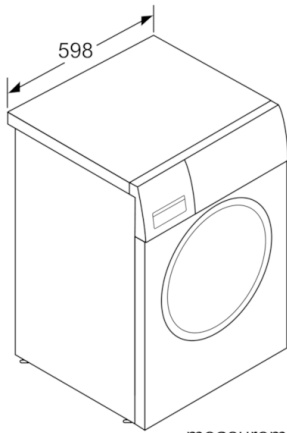

Technical Data

Built-in / Free-standing :	Free-standing
Height of removable worktop (mm) :	850
Dimensions of the product (mm) :	848 x 598 x 550
Net weight (kg) :	69.159
Connection Rating (W) :	2300
Current (A) :	10
Voltage (V) :	220-240
Frequency (Hz) :	50
Approval certificates :	CE, VDE
Length electrical supply cord (cm) :	210
Washing performance class :	A
Door hinge :	Left
Wheels :	No
EAN code :	4242005032372
Capacity cotton (kg) - NEW (2010/30/EC) :	8.0
Energy efficiency class (2010/30/EC) :	A+++
Energy consumption annual (kWh/annum) - NEW (2010/30/EC) :	176.00
Power consumption in off-mode (W) - NEW (2010/30/EC) :	0.12
Power consumption in left-on mode - NEW (2010/30/EC) :	0.50
Water consumption annual (l/annum) - NEW (2010/30/EC) :	9900
Spin drying performance class :	B
Maximum spin speed (rpm) - NEW (2010/30/EC) :	1380
Average washing time cotton 40C (partial load) - NEW (2010/30/EC) :	200
Average washing time cotton 60C (full load) (min) - NEW (2010/30/EC) :	200
Average washing time cotton 60C (partial load) - NEW (2010/30/EC) :	200
Noise level washing (dB(A) re 1 pW) :	55
Noise level spinning (dB(A) re 1 pW) :	76
Installation typology :	Freestanding

Technical Information

- Dimensions (H x W x D): 84.8 x 59.8 x 55 cm
- Slide-under installation
- Large silver-white door with 180° opening and 30 cm porthole

Serie | 4 Washing Machines**WAN28201GB****Automatic washing machine**