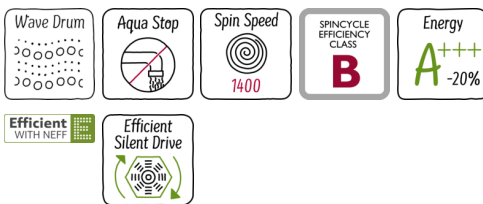

The extraordinarily quiet and durable built-in washing machine with an 8 kg load capacity, practical short cycles and optimal water dispensing.

- ✓ Save water and costs thanks to the automatic load adjustment system.
- ✓ Super Quick 15': Washes, rinses, and spins in just 15 minutes.
- ✓ Powerful, intelligent, very quiet EcoSilence Drive motor with 10-year-warranty.
- ✓ Large display for easier programme navigation and more intuitive operation of the appliance with wash programme time delay of up to 24 hours.
- ✓ AquaStop offers reliable protection against water damage.

Features

Technical Data

Construction type : Built-in
Height of removable worktop (mm) : 820
Dimensions of the product (mm) : 818 x 596 x 544
Net weight (kg) : 72.892
Connection rating (W) : 2300
Current (A) : 10
Voltage (V) : 220-240
Frequency (Hz) : 50
Approval certificates : CE, VDE
Length of electrical supply cord (cm) : 210
Washing performance class : A
Door hinge : Left
Wheels : No
EAN code : 4242004212850
Capacity cotton (kg) - NEW (2010/30/EC) : 8.0
Energy efficiency class (2010/30/EC) : A+++
Energy consumption annual (kWh/annum) - NEW (2010/30/EC) : 157.00
Power consumption in off-mode (W) - NEW (2010/30/EC) : 0.12
Power consumption in left-on mode - NEW (2010/30/EC) : 0.50
Water consumption annual (l/annum) - NEW (2010/30/EC) : 9900
Spin drying performance class : B
Maximum spin speed (rpm) - NEW (2010/30/EC) : 1355
Average washing time cotton 40C (partial load) - NEW (2010/30/EC) : 255
Average washing time cotton 60C (full load) (min) - NEW (2010/30/EC) : 270
Average washing time cotton 60C (partial load) - NEW (2010/30/EC) : 270
Noise level washing (dB(A) re 1 pW) : 41
Noise level spinning (dB(A) re 1 pW) : 67
Installation type : Full-integrated

Optional accessories

Z7060X1	Height-adjustable feet
Z7080X0	Accessory