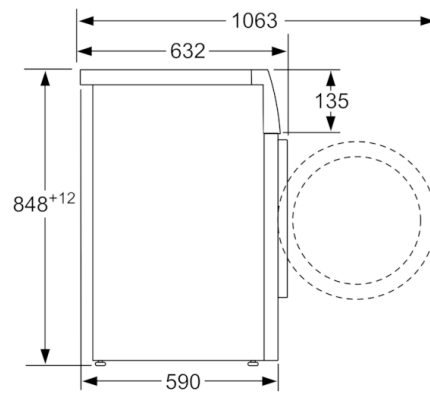

Optional accessories

WMZ2200 : Floor securing component

Technical Data

Construction type :	Free-standing
Height of removable worktop (mm) :	848
Dimensions of the product (mm) :	848 x 598 x 590
Net weight (kg) :	69.858
Connection rating (W) :	2300
Current (A) :	10
Voltage (V) :	220-240
Frequency (Hz) :	50
Approval certificates :	CE, VDE
Length of electrical supply cord (cm) :	210
Washing performance class :	A
Door hinge :	Left
Wheels :	No
EAN code :	4242005080045
Capacity cotton (kg) - NEW (2010/30/EC) :	9.0
Energy efficiency class (2010/30/EC) :	A+++
Energy consumption annual (kWh/annum) - NEW (2010/30/EC) :	152.00
Power consumption in off-mode (W) - NEW (2010/30/EC) :	0.12
Power consumption in left-on mode - NEW (2010/30/EC) :	0.43
Water consumption annual (l/annum) - NEW (2010/30/EC) :	11220
Spin drying performance class :	B
Maximum spin speed (rpm) - NEW (2010/30/EC) :	1200
Average washing time cotton 40C (partial load) - NEW (2010/30/EC) :	285
Average washing time cotton 60C (full load) (min) - NEW (2010/30/EC) :	285
Average washing time cotton 60C (partial load) - NEW (2010/30/EC) :	285
Noise level washing (dB(A) re 1 pW) :	51
Noise level spinning (dB(A) re 1 pW) :	75
Installation type :	Free-standing

Technical Information

- Dimensions (H X W X D): 84.8 x 59.8 x 63.2 cm
- Slide-under installation
- Large silver-white door with 171° opening and 32cm porthole opening

** Values are rounded.

**Serie | 6, Washing machine, front loader, 9
kg, 1200 rpm
WAT24463GB**

measurements in mm

measurements in mm

measurements in mm