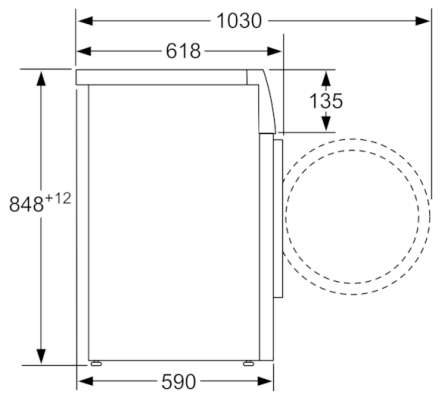

Optional accessories

WMZ2200 : Floor securing component

Technical Data

Construction type :	Free-standing
Height of removable worktop (mm) :	848
Dimensions of the product (mm) :	848 x 598 x 590
Net weight (kg) :	69.858
Connection rating (W) :	2300
Current (A) :	10
Voltage (V) :	220-240
Frequency (Hz) :	50
Approval certificates :	CE, VDE
Length of electrical supply cord (cm) :	210
Washing performance class :	A
Door hinge :	Left
Wheels :	No
EAN code :	4242005080045
Capacity cotton (kg) - NEW (2010/30/EC) :	9.0
Energy efficiency class (2010/30/EC) :	A+++
Energy consumption annual (kWh/annum) - NEW (2010/30/EC) :	152.00
Power consumption in off-mode (W) - NEW (2010/30/EC) :	0.12
Power consumption in left-on mode - NEW (2010/30/EC) :	0.43
Water consumption annual (l/annum) - NEW (2010/30/EC) :	11220
Spin drying performance class :	B
Maximum spin speed (rpm) - NEW (2010/30/EC) :	1200
Average washing time cotton 40C (partial load) - NEW (2010/30/EC) :	285
Average washing time cotton 60C (full load) (min) - NEW (2010/30/EC) :	285
Average washing time cotton 60C (partial load) - NEW (2010/30/EC) :	285
Noise level washing (dB(A) re 1 pW) :	51
Noise level spinning (dB(A) re 1 pW) :	75
Installation type :	Free-standing

Technical Information

- Dimensions (H X W X D): 84.8 x 59.8 x 63.2 cm
- Slide-under installation
- Large silver-white door with 171° opening and 32cm porthole opening

** Values are rounded.

**Serie | 6, Washing machine, front loader, 9
kg, 1200 rpm
WAT24463GB**

measurements in mm

measurements in mm

measurements in mm