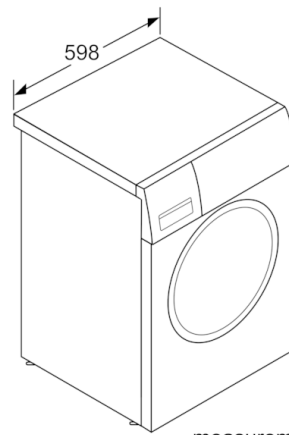

**Serie | 2, Washing machine, front loader, 7
kg, 1200 rpm
WAJ24006GB**

measurements in mm