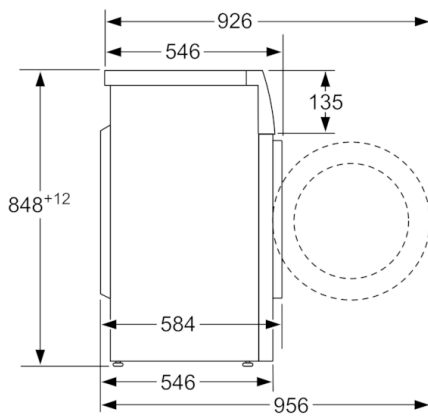

**Technical Data**

Construction type :	Free-standing
Height of removable worktop (mm) :	850
Dimensions of the product (mm) :	848 x 598 x 546
Net weight (kg) :	68.800
Connection rating (W) :	2300
Current (A) :	10
Voltage (V) :	220-240
Frequency (Hz) :	50
Approval certificates :	CE, VDE
Length of electrical supply cord (cm) :	210
Washing performance class :	A
Door hinge :	Left
Wheels :	No
EAN code :	4242005179589
Capacity cotton (kg) - NEW (2010/30/EC) :	7.0
Energy efficiency class (2010/30/EC) :	A+++
Energy consumption annual (kWh/annum) - NEW (2010/30/EC) :	157.00
Power consumption in off-mode (W) - NEW (2010/30/EC) :	0.12
Power consumption in left-on mode - NEW (2010/30/EC) :	0.50
Water consumption annual (l/annum) - NEW (2010/30/EC) :	9020
Spin drying performance class :	B
Maximum spin speed (rpm) - NEW (2010/30/EC) :	1200
Average washing time cotton 40C (partial load) - NEW (2010/30/EC) :	180
Average washing time cotton 60C (full load) (min) - NEW (2010/30/EC) :	210
Average washing time cotton 60C (partial load) - NEW (2010/30/EC) :	210
Noise level washing (dB(A) re 1 pW) :	52
Noise level spinning (dB(A) re 1 pW) :	74
Installation type :	Free-standing

#### Technical Information

- Large white door with 140° opening and 30 cm porthole
- Slide-under installation
- Dimensions (H x W): 84.8 cm x 59.8 cm
- Appliance depth: 54.6 cm
- Appliance depth incl. door: 58.4 cm
- Appliance depth with open door: 95.6 cm

measurements in mm