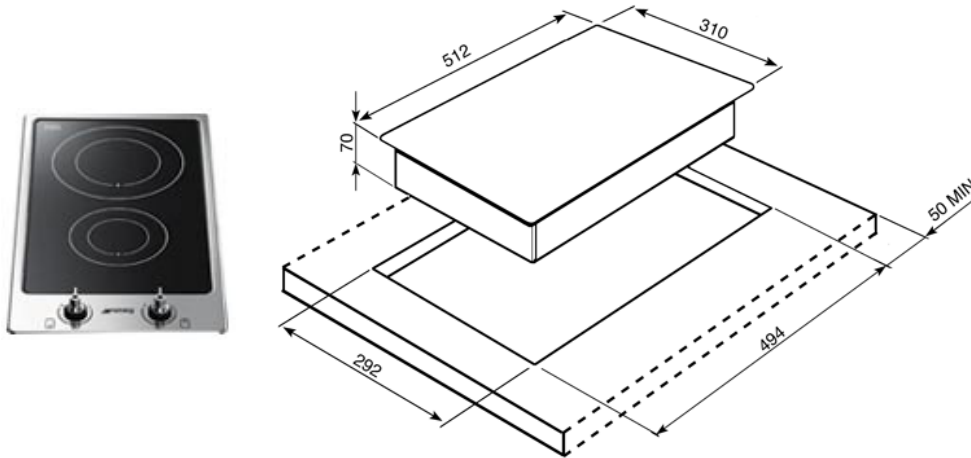

30cm "Domino" Ultra Low Profile Induction Hob
EAN13: 8017709138042

• 2 "full power" induction zones • Front:Ø 140/100mm, 1.4/2.5kW • Rear:Ø 180/100mm, 1.85/2.5kW • 9 power levels • Residual heat indicators • St/steel ultra low profile base • St/steel controls • STANDARD ACCESSORY: • Linea controls • Nominal power: 3.00 kW • 13 Amp power supply required